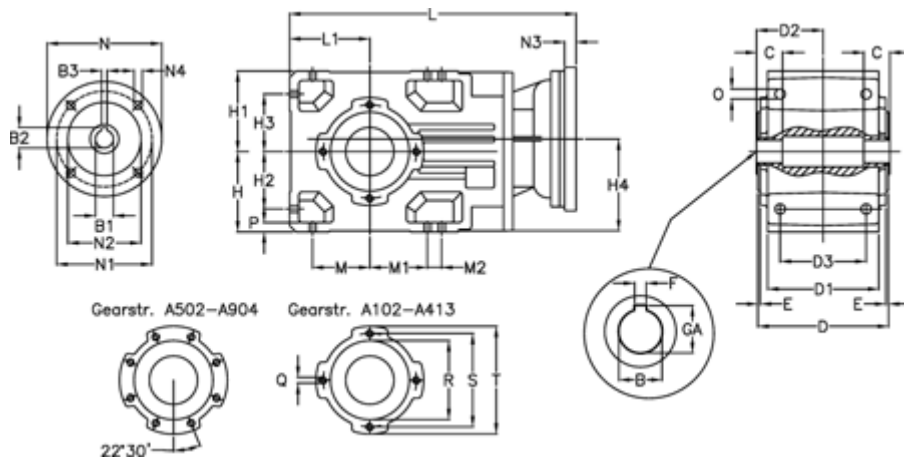

Article number: 296003518834230
 Description: Bevel helical gearbox
 A353UH35-188,3-P80B5

Measures

B = 35	D3 = 135	H3 = 73.0	N1 = 165	S = 130
B1 = 19	Description = A353 UH35-xx P80 B5	H4 = 114.0	N2 = 130	T = 150
B2 = 21.8	E = 3.5	L = 436.5	N3 = 4	
B3 = 6	F = 12	L1 = 100	N4 = M10x12	
C = 70	GA = 38.3	M = 73.0	O = 12.0	
D = 173	H = 100	M1 = 73.0	P = 11	
D1 = 166	H1 = 100	M2 = 11	Q = M10x17	
D2 = 88.5	H2 = 73.0	N = 200	R = 110	